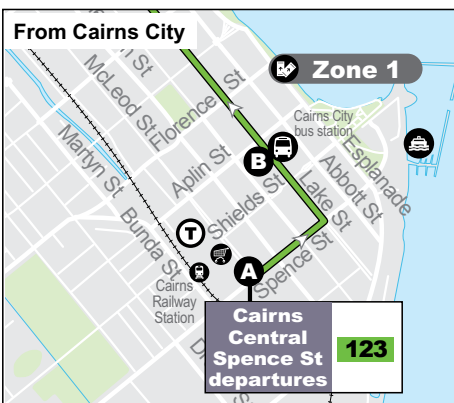

Sunday

map ref	Route number	123	123	123	123	123	123	123	123	123	123	123	123	123	123	123	123	123	123	123	
		am	am	am	am	pm	pm	pm	pm	pm	pm	pm	pm	pm	pm	pm	pm	pm	pm	pm	pm
I	Redlynch Central Shopping Centre	8.22	9.22	10.22	11.22	12.22	1.22	2.22	3.22	4.22	5.22	6.18	7.18	8.18	9.18	.....	.....	.....	.....	.....	.....
H	Brinsmead (Loridan Dr)	8.28	9.28	10.28	11.28	12.28	1.28	2.28	3.28	4.28	5.28	6.23	7.23	8.23	9.23	.....	.....	.....	.....	.....	.....
G	Cairns Western Art (Ramsey Dr)	8.33	9.33	10.33	11.33	12.33	1.33	2.33	3.33	4.33	5.33	6.28	7.28	8.28	9.28	.....	.....	.....	.....	.....	.....
R	Raintrees Shopping Centre	8.40	9.40	10.40	11.40	12.40	1.40	2.40	3.40	4.40	5.40	6.34	7.34	8.34	9.34	.....	.....	.....	.....	.....	.....
F	Anderson St	8.45	9.45	10.45	11.45	12.45	1.45	2.45	3.45	4.45	5.45	6.38	7.38	8.38	9.38	.....	.....	.....	.....	.....	.....
D	Martyn St (James St)	8.49	9.49	10.49	11.49	12.49	1.49	2.49	3.49	4.49	5.49	6.41	7.41	8.41	9.41	.....	.....	.....	.....	.....	.....
C	Cairns Hospital	8.53	9.53	10.53	11.53	12.53	1.53	2.53	3.53	4.53	5.53	6.44	7.44	8.44	9.44	.....	.....	.....	.....	.....	.....
B	Cairns City bus station platform 1	8.56	9.56	10.56	11.56	12.56	1.56	2.56	3.56	4.56	5.56	6.47	7.47	8.47	9.47	.....	.....	.....	.....	.....	.....
T	Cairns Central terminus	9.00	10.00	11.00	12.00	1.00	2.00	3.00	4.00	5.00	6.00	6.50	7.50	8.50	9.50	.....	.....	.....	.....	.....	.....