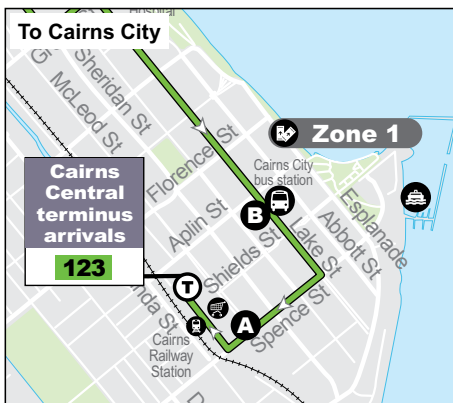

Sunday

map ref	Route number	123	123	123	123	123	123	123	123	123	123	123	123	123	123	123	123	123	123	123	
		am	am	am	am	pm	pm	pm	pm	pm	pm	pm	pm	pm	pm	pm	pm	pm	pm	pm	pm
I	Redlynch Central Shopping Centre	8.22	9.22	10.22	11.22	12.22	1.22	2.22	3.22	4.22	5.22	6.18	7.18	8.18	9.18	.....	.....	.....	.....	.....	.....
H	Brinsmead (Loridan Dr)	8.28	9.28	10.28	11.28	12.28	1.28	2.28	3.28	4.28	5.28	6.23	7.23	8.23	9.23	.....	.....	.....	.....	.....	.....
G	Cairns Western Art (Ramsey Dr)	8.33	9.33	10.33	11.33	12.33	1.33	2.33	3.33	4.33	5.33	6.28	7.28	8.28	9.28	.....	.....	.....	.....	.....	.....
R	Raintrees Shopping Centre	8.40	9.40	10.40	11.40	12.40	1.40	2.40	3.40	4.40	5.40	6.34	7.34	8.34	9.34	.....	.....	.....	.....	.....	.....
F	Anderson St	8.45	9.45	10.45	11.45	12.45	1.45	2.45	3.45	4.45	5.45	6.38	7.38	8.38	9.38	.....	.....	.....	.....	.....	.....
D	Martyn St (James St)	8.49	9.49	10.49	11.49	12.49	1.49	2.49	3.49	4.49	5.49	6.41	7.41	8.41	9.41	.....	.....	.....	.....	.....	.....
C	Cairns Hospital	8.53	9.53	10.53	11.53	12.53	1.53	2.53	3.53	4.53	5.53	6.44	7.44	8.44	9.44	.....	.....	.....	.....	.....	.....
B	Cairns City bus station platform 1	8.56	9.56	10.56	11.56	12.56	1.56	2.56	3.56	4.56	5.56	6.47	7.47	8.47	9.47	.....	.....	.....	.....	.....	.....
T	Cairns Central terminus	9.00	10.00	11.00	12.00	1.00	2.00	3.00	4.00	5.00	6.00	6.50	7.50	8.50	9.50	.....	.....	.....	.....	.....	.....