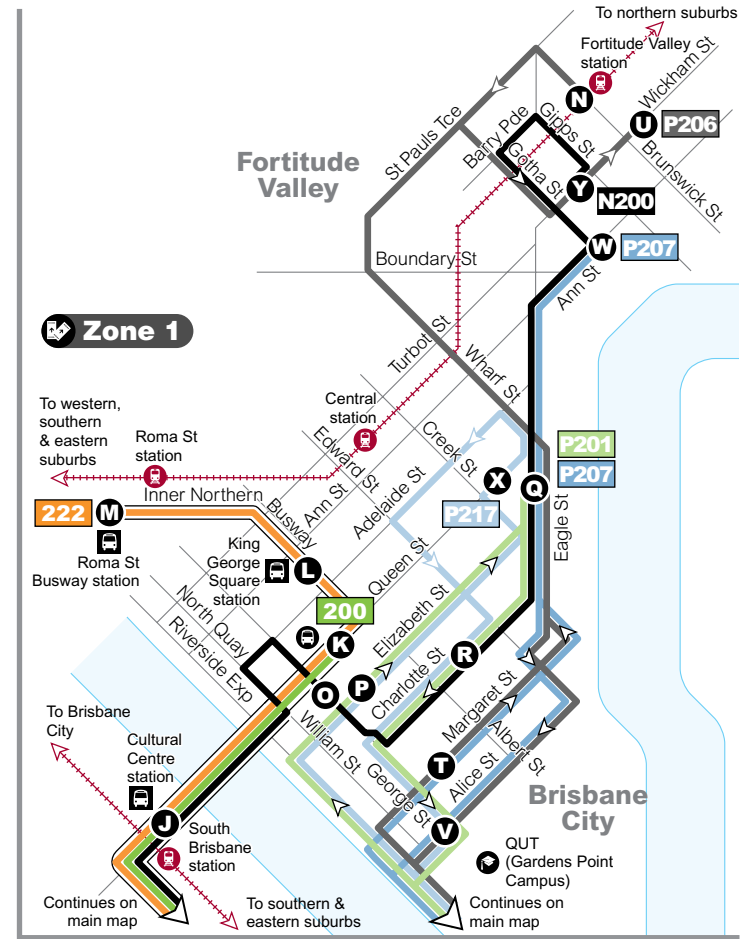

Route P217

Servicing
 Carindale
 Carina
 Camp Hill
 Coorparoo
 Langlands Park
 Stones Corner
 Buranda
 City

Key

- route 200
 - route N200
 - route P201
 - route P206
 - route P207
 - route 222
 - route P217
 - zone boundary
 - timing points
 - busway station
 - bus interchange
 - train line & station
 - school
 - hospital
 - shops
 - park 'n' ride
- Diagrammatic map - not to scale

Route 222

Servicing
 Carindale
 Carina
 Camp Hill
 Coorparoo
 Langlands Park
 Stones Corner
 Buranda
 Mater Hill
 South Bank
 Cultural Centre
 King George Square
 Roma St

Route P201

Servicing
 Carindale
 Langlands Park
 Stones Corner
 Buranda
 City

Route P207

Servicing
 Carina
 Camp Hill
 Coorparoo
 Langlands Park
 Stones Corner
 City

Routes 200, 222

City to Carindale (BUZ)

servicing City, Cultural Centre, Woolloongabba, Buranda, Stones Corner, Coorparoo, Camp Hill, Carina and Carindale