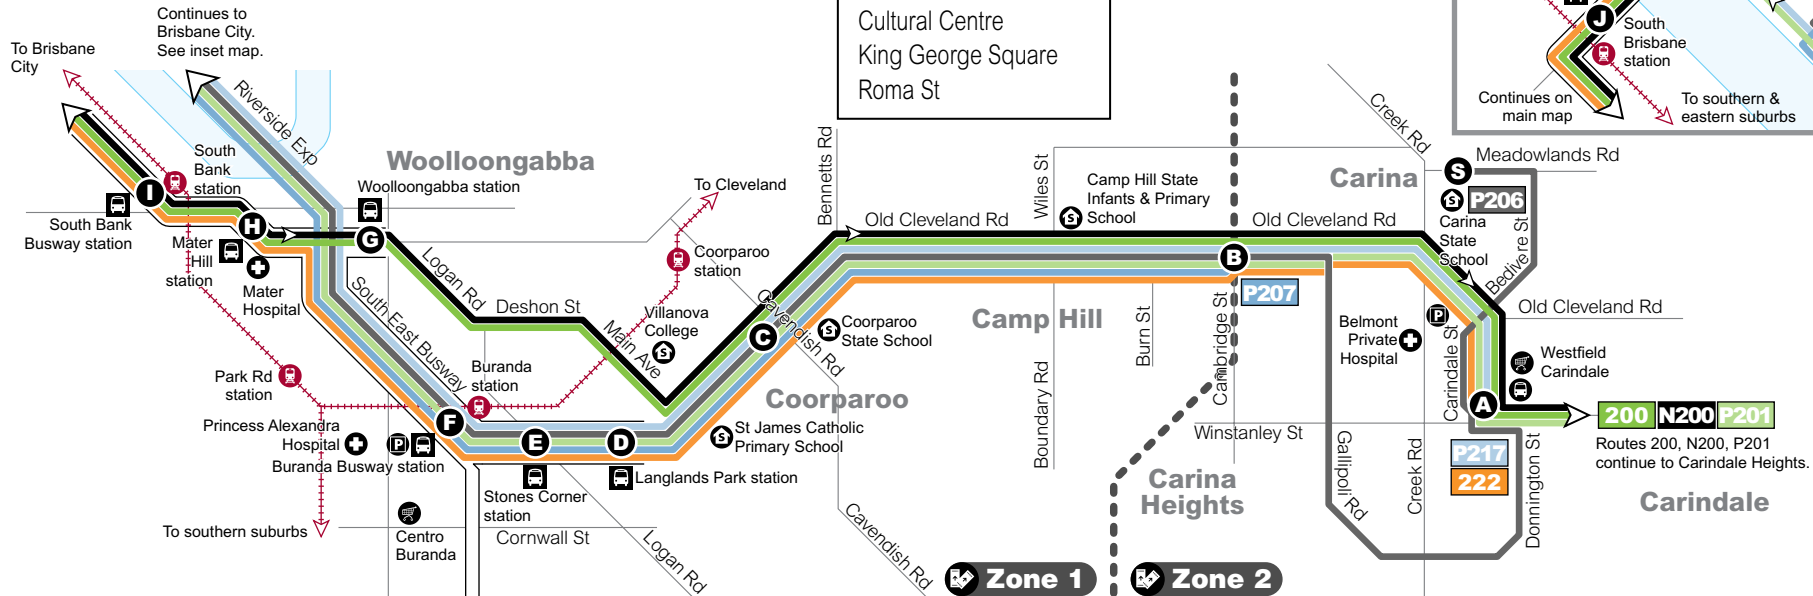

Route P217

Servicing
 Carindale
 Carina
 Camp Hill
 Coorparoo
 Langlands Park
 Stones Corner
 Buranda
 City

Key

- route 200
 - route N200
 - route P201
 - route P206
 - route P207
 - route 222
 - route P217
 - zone boundary
 - timing points
 - busway station
 - bus interchange
 - train line & station
 - school
 - hospital
 - shops
 - park 'n' ride
- Diagrammatic map - not to scale

Route 222

Servicing
 Carindale
 Carina
 Camp Hill
 Coorparoo
 Langlands Park
 Stones Corner
 Buranda
 Mater Hill
 South Bank
 Cultural Centre
 King George Square
 Roma St

Route P201

Servicing
 Carindale
 Langlands Park
 Stones Corner
 Buranda
 City

Route P207

Servicing
 Carina
 Camp Hill
 Coorparoo
 Langlands Park
 Stones Corner
 City

Routes 200, 222

City to Carindale (BUZ)

servicing City, Cultural Centre, Woolloongabba, Buranda, Stones Corner, Coorparoo, Camp Hill, Carina and Carindale

Routes 200 and 222 operate every 15 minutes until:

Saturday, Sunday & public holidays* (cont...)

map ref	Route number	222	200	222	200	200
		pm	pm	pm	pm	am
M	Roma St Busway station PL2	11.06	-	11.21	-	-
L	King George Square station 2E	11.07	-	11.22	-	-
K	City, Queen St station 3b	-	11.20	-	11.35	\$12.20
J	Cultural Centre station PL2	11.11	11.22	11.26	11.37	\$12.22
I	South Bank Busway station PL2	11.14	11.24	11.29	11.39	\$12.24
H	Mater Hill station PL2	11.15	11.26	11.30	11.41	\$12.26
G	Woolloongabba station PL2	-	11.27	-	11.42	\$12.27
F	Buranda Busway station PL2	11.16	-	11.31	-	-
E	Stones Corner station PL2	11.17	-	11.32	-	-
D	Langlands Park station PL2	11.19	-	11.34	-	-
C	Coorparoo Junction at Cavendish Rd	11.20	11.35	11.35	11.50	\$12.35
B	Carina Shops at Jones Rd	11.28	11.39	11.43	11.54	\$12.39
A	Carindale Interchange	11.36	-	11.51	-	-
A	Carindale Interchange B	-	11.44	-	11.59	\$12.44
	Belmont School, Bridgnorth St	-	11.48	-	12.03	\$12.48
	Carindale Heights, Cribb Rd East	-	12.01	-	12.16	\$1.01